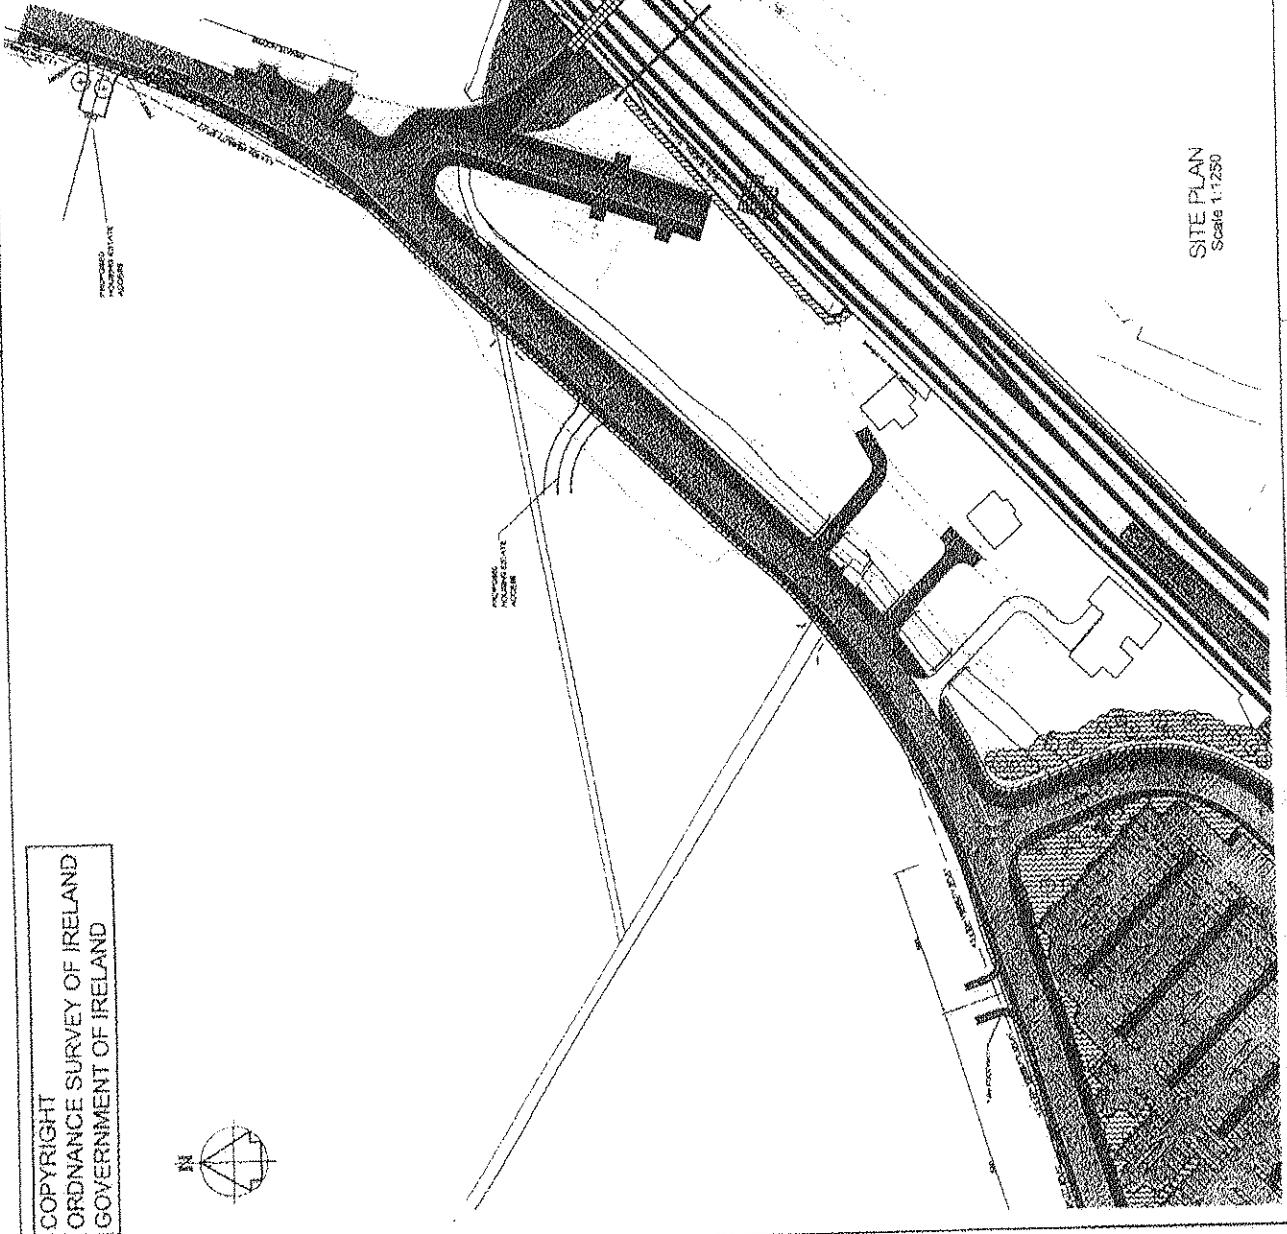

NOTE:
 This extract shows the physical changes to the KRP RO scheme. All additional permanent and temporary landtakes required as a result of the physical changes have been agreed between CIE and the relevant landowners.

COPYRIGHT
 ORDINANCE SURVEY OF IRELAND
 GOVERNMENT OF IRELAND

HAZELHATCH ALIGNMENT PLAN
 EXTRACT - ACCESS TO DOUBLE HH
 FARMS PROPERTY

Extract No. 1851/001
 EXTRACT FROM RWG ALIGNMENT PLAN Nos. 1851

DO NOT SCALE

SITE PLAN
 Scale 1:1250